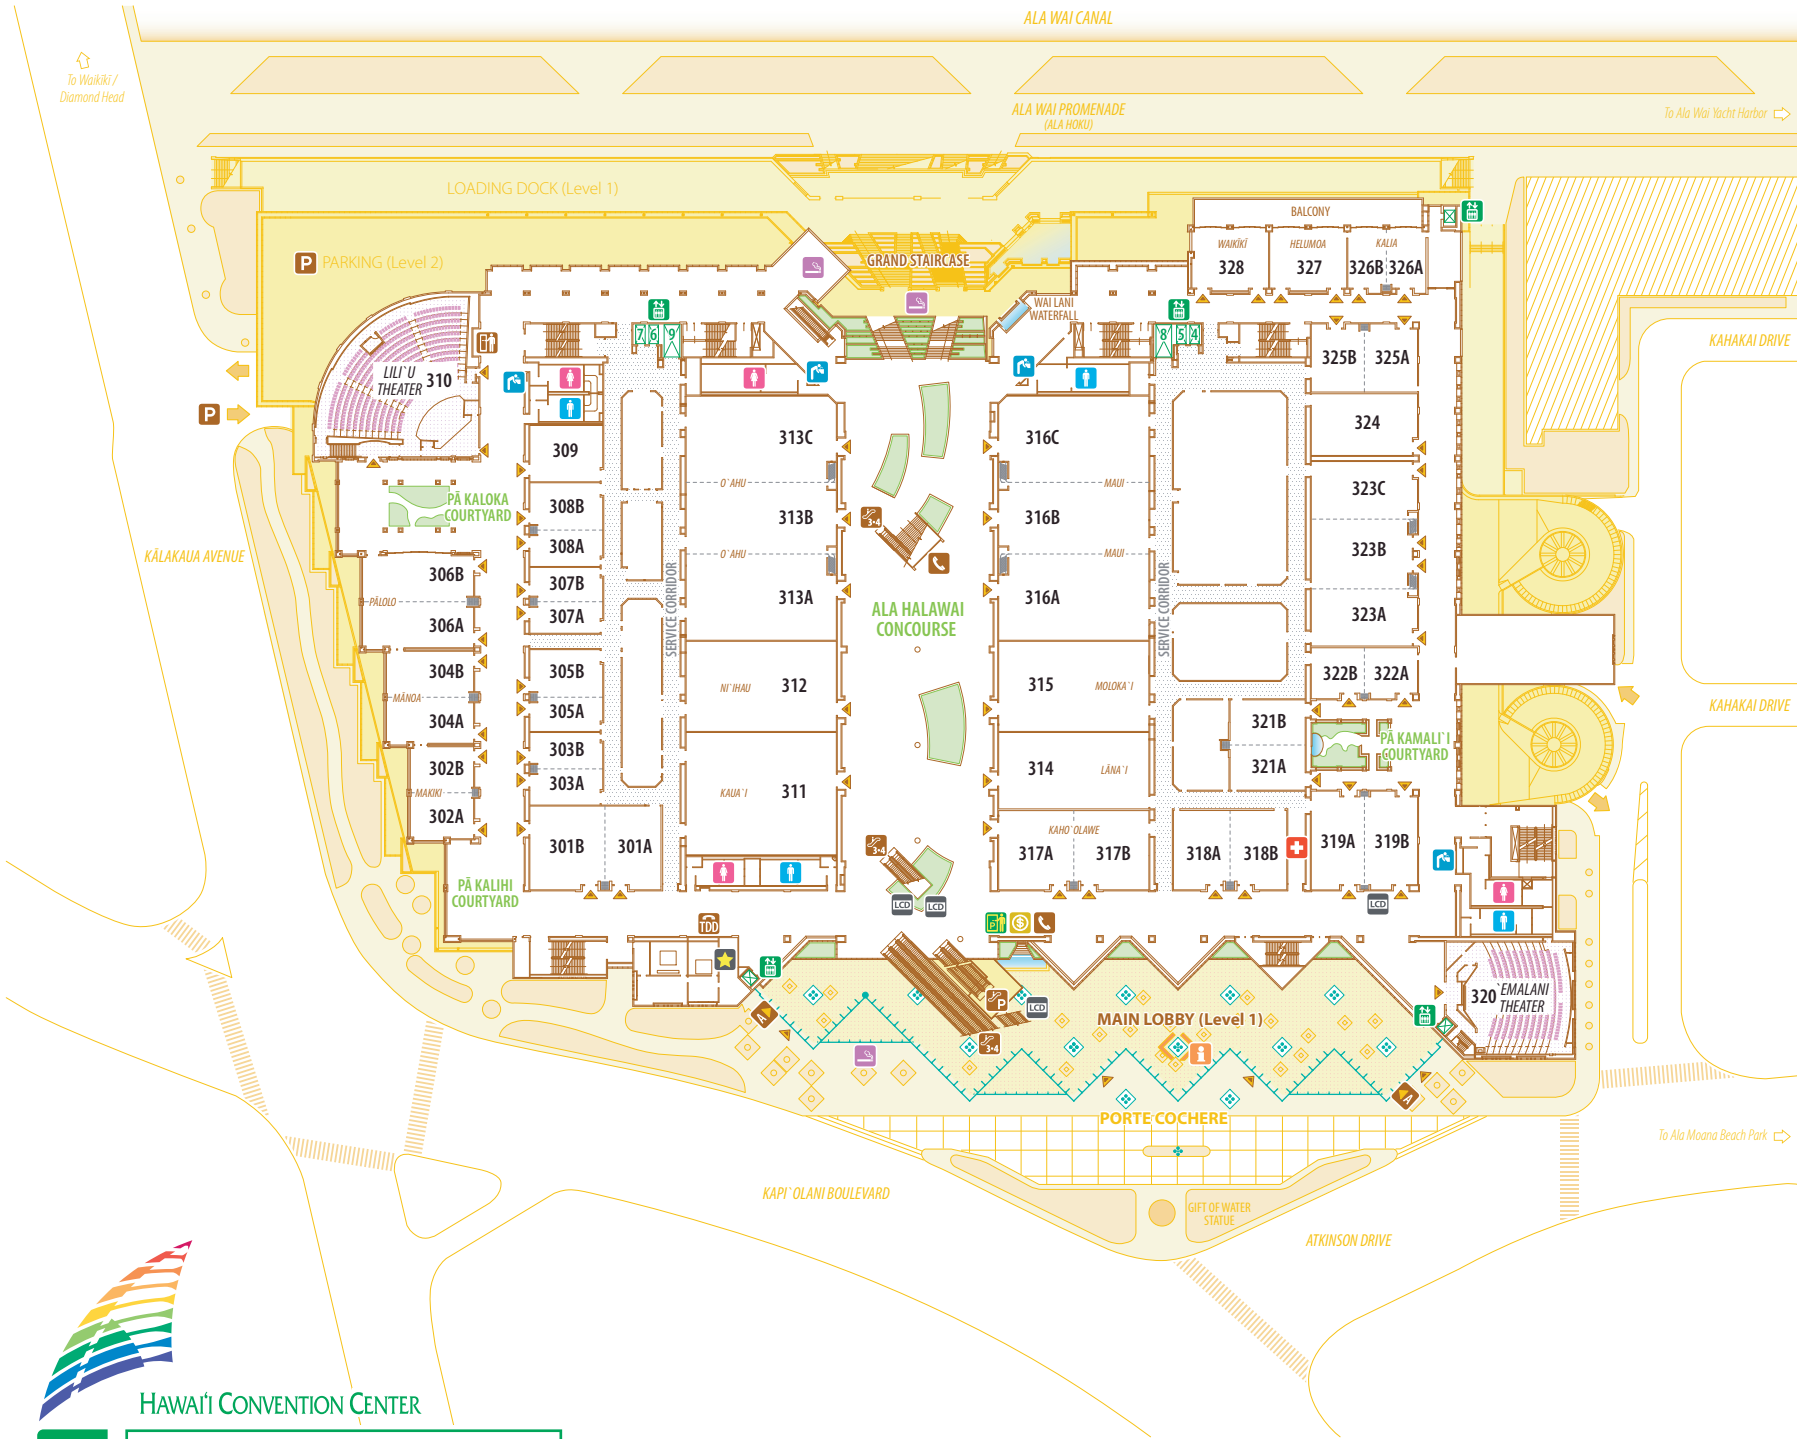

LEGEND

-  Information desk
-  Business center
-  Parking pay station
-  First aid
-  Escalator (2nd FL Parking)
-  Escalator (3rd & 4th FL)
-  Elevator
-  Restroom (Men)
-  Restroom (Women)
-  Pay phone
-  TDD / Pay phone
-  ATM
-  Vending area
-  Water fountain
-  Smoking area
-  LCD board
-  Parking
-  Entrance
-  Automatic entry door
-  Plants / grass area
-  Service corridor

HAWAII CONVENTION CENTER